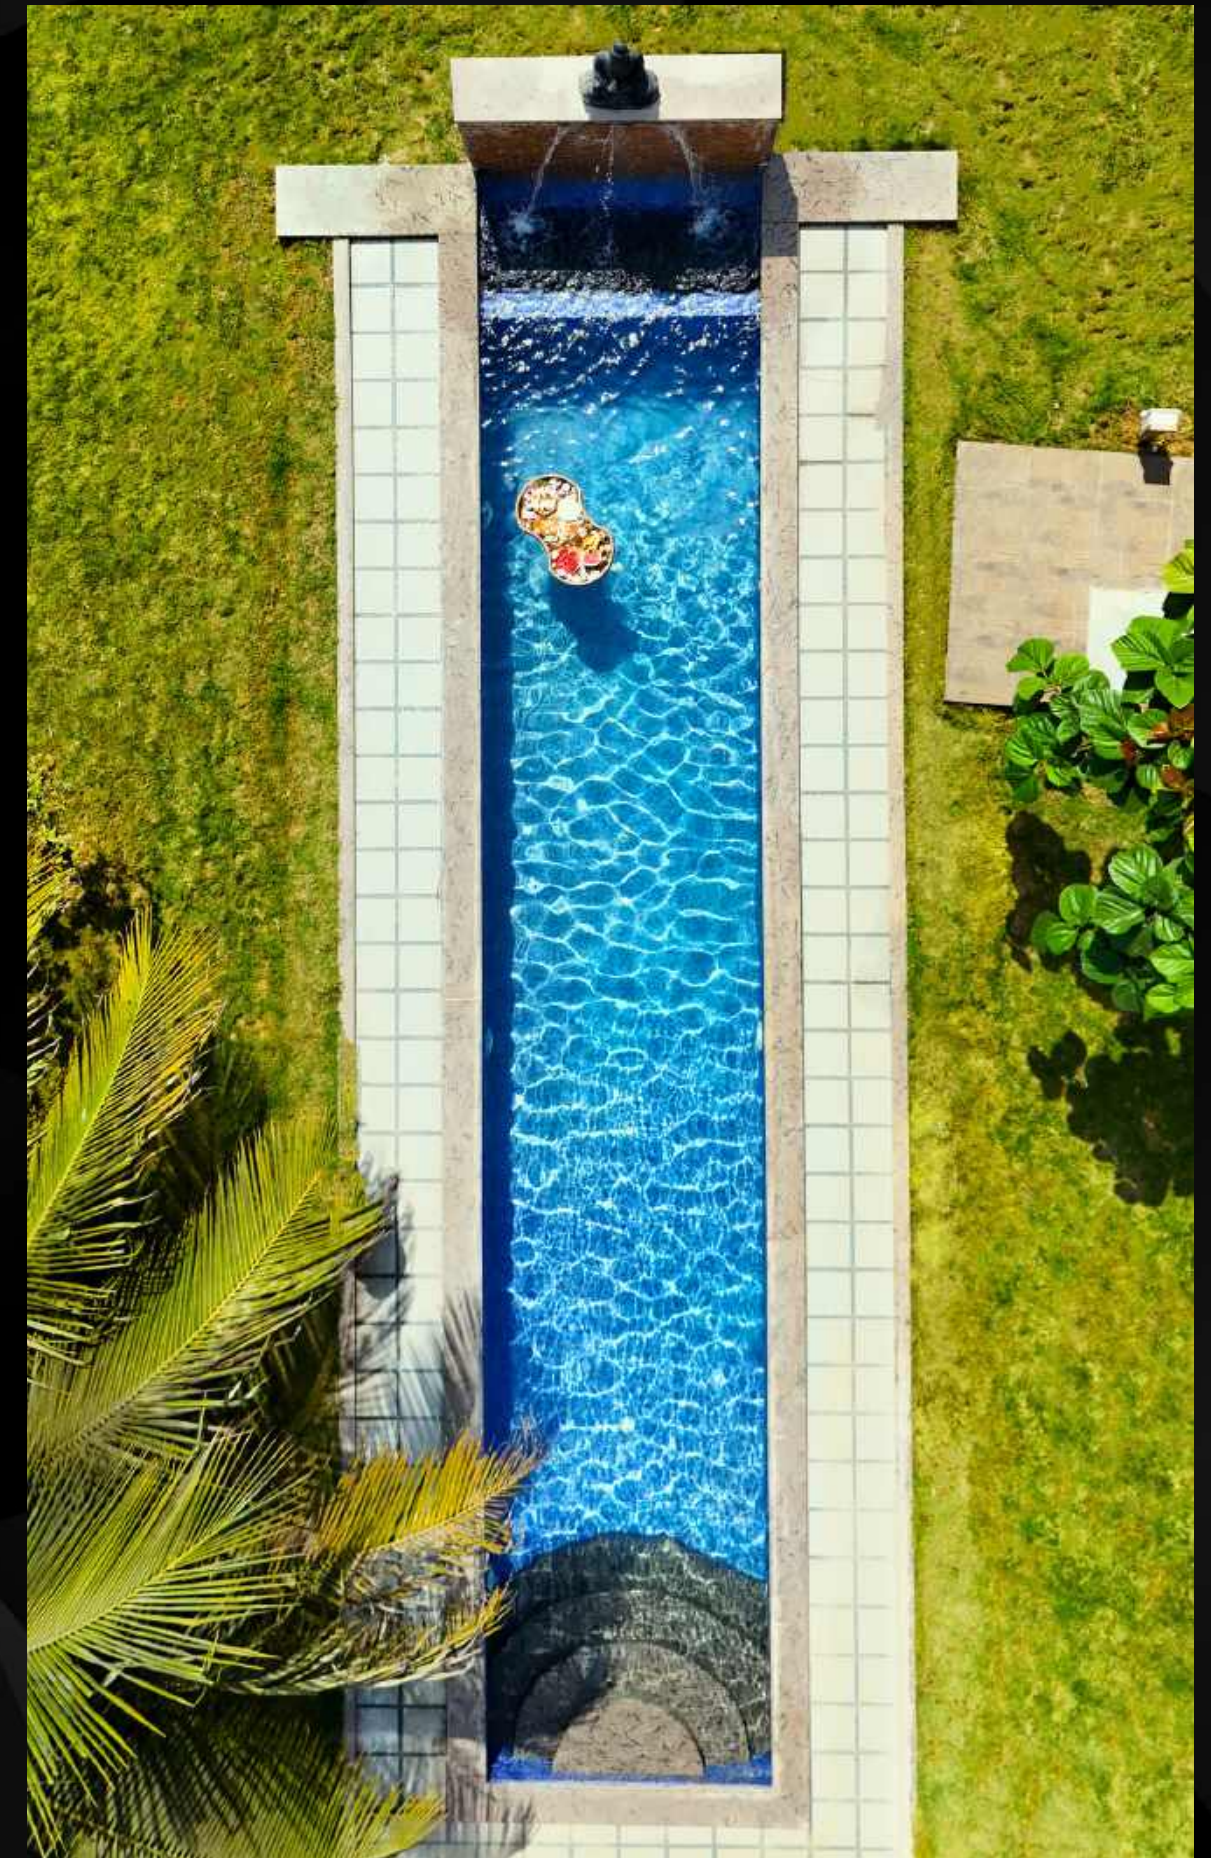

INCLUSIONS :

- COMPLIMENTARY BREAKFAST.
- CAMPING & BONFIRE.
- MUSIC & ENTERTAINMENT UNIT.
- WATCH MOVIES UNDER THE STARS WITH A 4K UHD PROJECTOR FOR A STUNNING SCREENING EXPERIENCE.
- BARBECUE GRILL FOR SELF-USE.
- INDOOR & OUTDOOR GAMES.
- BASIC DECOR FOR SPECIAL OCCASIONS.
- EXTRA BEDDING FOR THE WHOLE GROUP.
- DINING EXPERIENCES SUCH AS POOLSIDE DINING, HIGH-TEA SETUP, OR CANDLELIT DINING SETUP (EXCLUSIVELY AVAILABLE FOR GROUPS OF 2-8 GUESTS ONLY).

OTHER INCLUSIONS :

- ROUND-THE-CLOCK HOUSEKEEPING AND BUTLER SERVICE.
- PERSONAL CHEF TO CUSTOMIZE THE CULINARY EXPERIENCE.
- 24X7 POWER BACKUP.
- AIR-CONDITIONED ROOMS.
- ALL TOILETRIES EXCEPT TOOTHBRUSH & CONDITIONER.