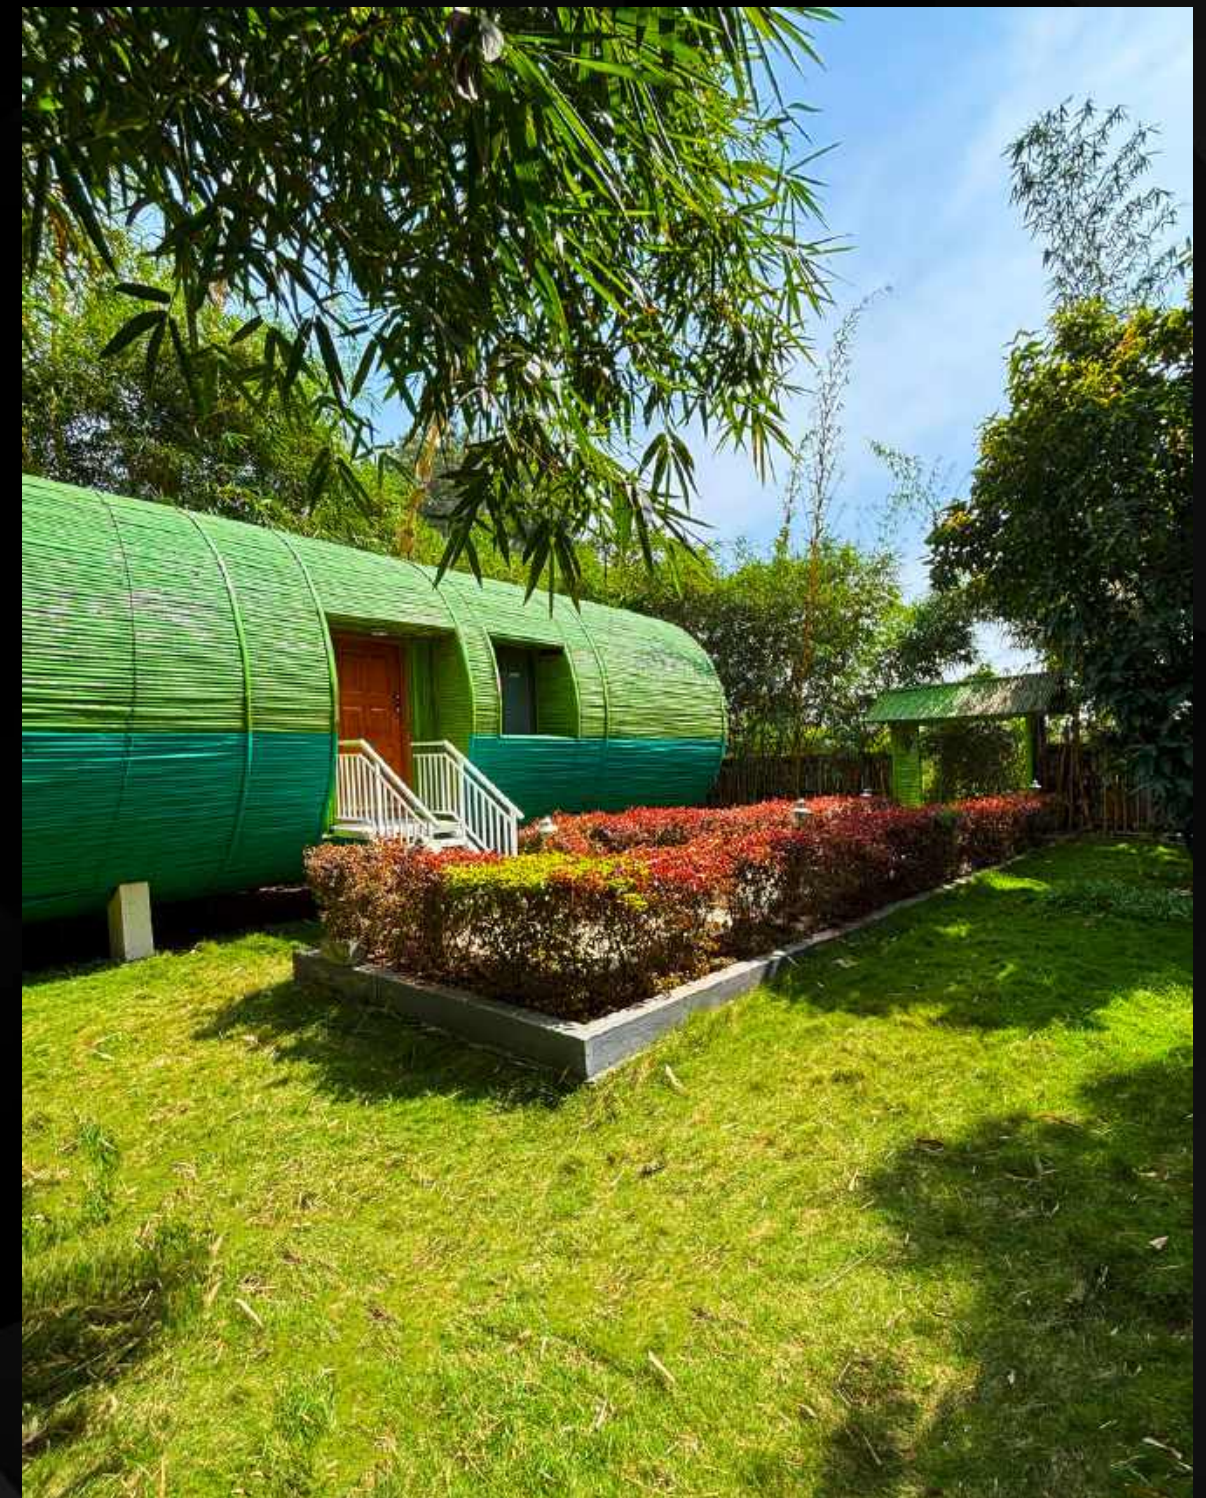

ONE BEDROOM
COTTAGE SUITE